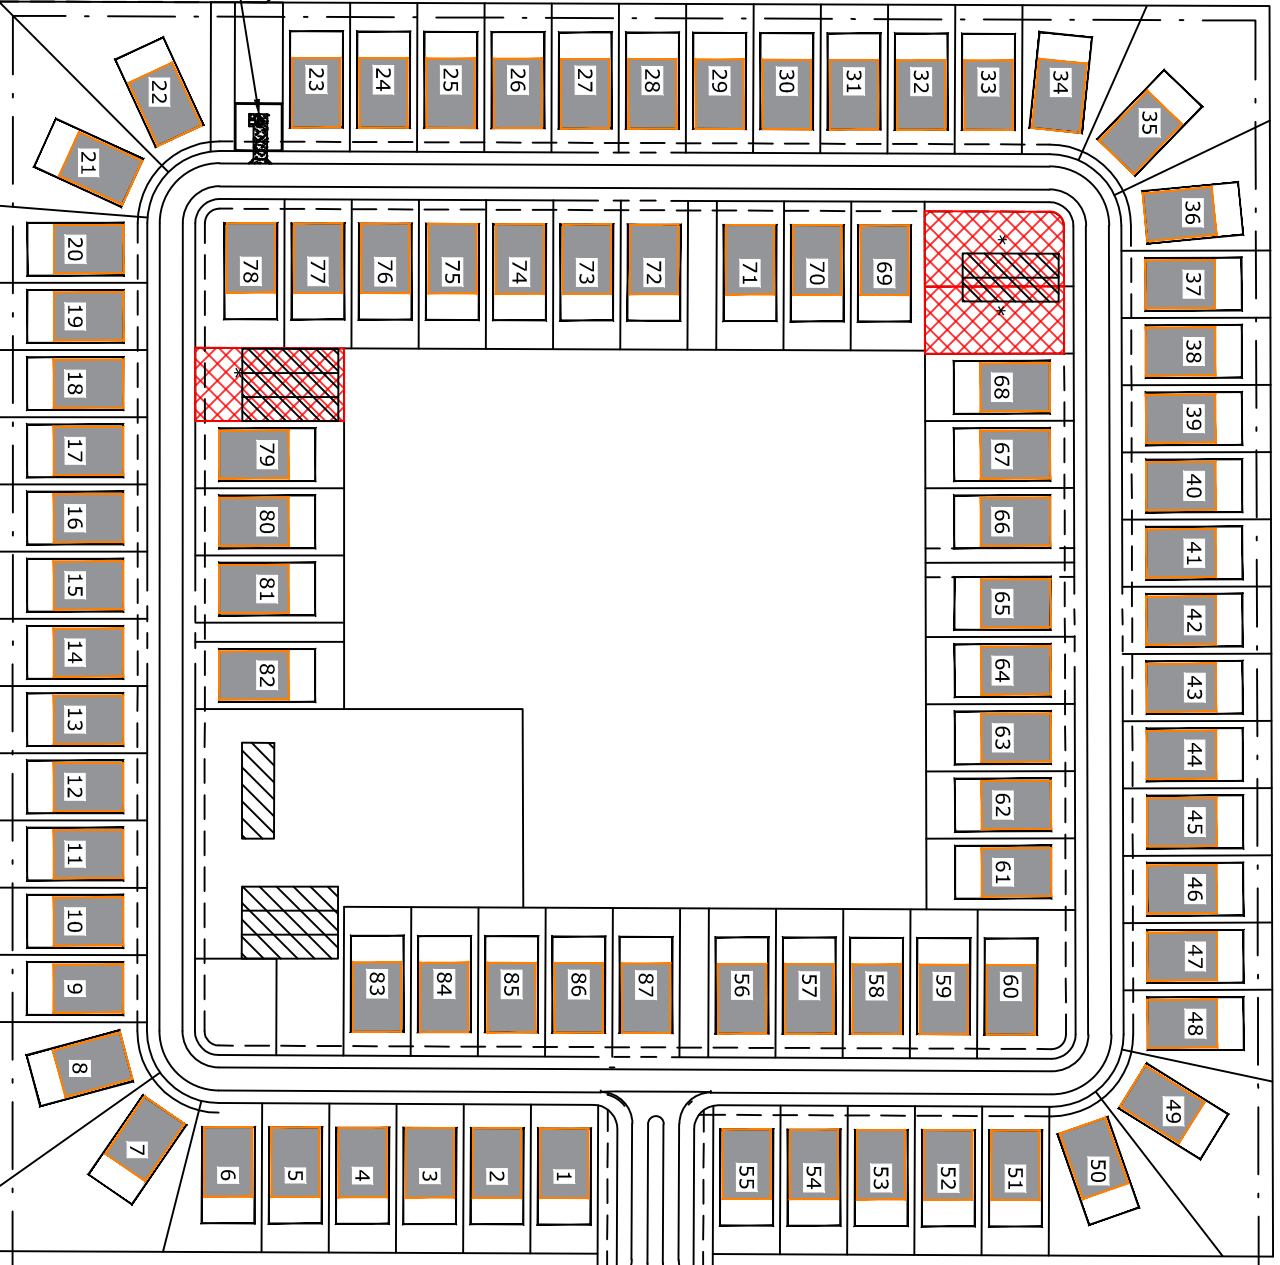

LIFT STATION

PROPOSED FUTURE LOTS

75' x 155' LOT

JUMPER LOOP		SPRING HILL, FLORIDA		NEW STRATEGY HOLDINGS, LLC		NOTES:	
						(87) PROPOSED LOTS (3) POTENTIAL FUTURE LOTS (90) TOTAL POSSIBLE LOTS	